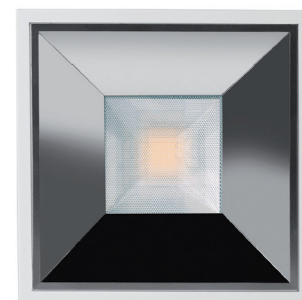

Onderaanzicht - LED Board i.p.v. C.O.B.