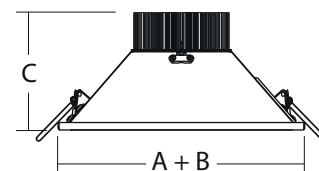

# LED OV1-3

Type	Watt	Lumen**	A	B	C	zaagmaat	kg	Code
LED Downlighter OV1	20W	2295lm	165	165	97	155x155	1	OV01
LED Downlighter OV2	19W	2398lm	215	215	89	200x200	1,2	OV02
LED Downlighter OV2	24W	3052lm	215	215	89	200x200	1,2	OV02
LED Downlighter OV3	28W	3579lm	265	265	126	250x250	1,6	OV02
LED Downlighter OV3	32W	4132lm	265	265	126	250x250	1,6	OV02

## Maatvoering A, B, C in mm