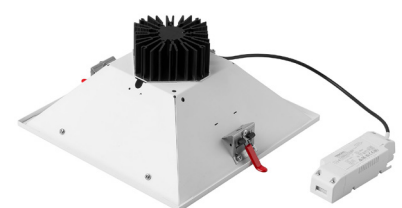

Koelelement en externe LED driver

*** Max Tc temp. 65°C gemeten bij Ta 25°C

**** Conform Lighting Europe, "Evaluating the performance of LED based Luminaires"